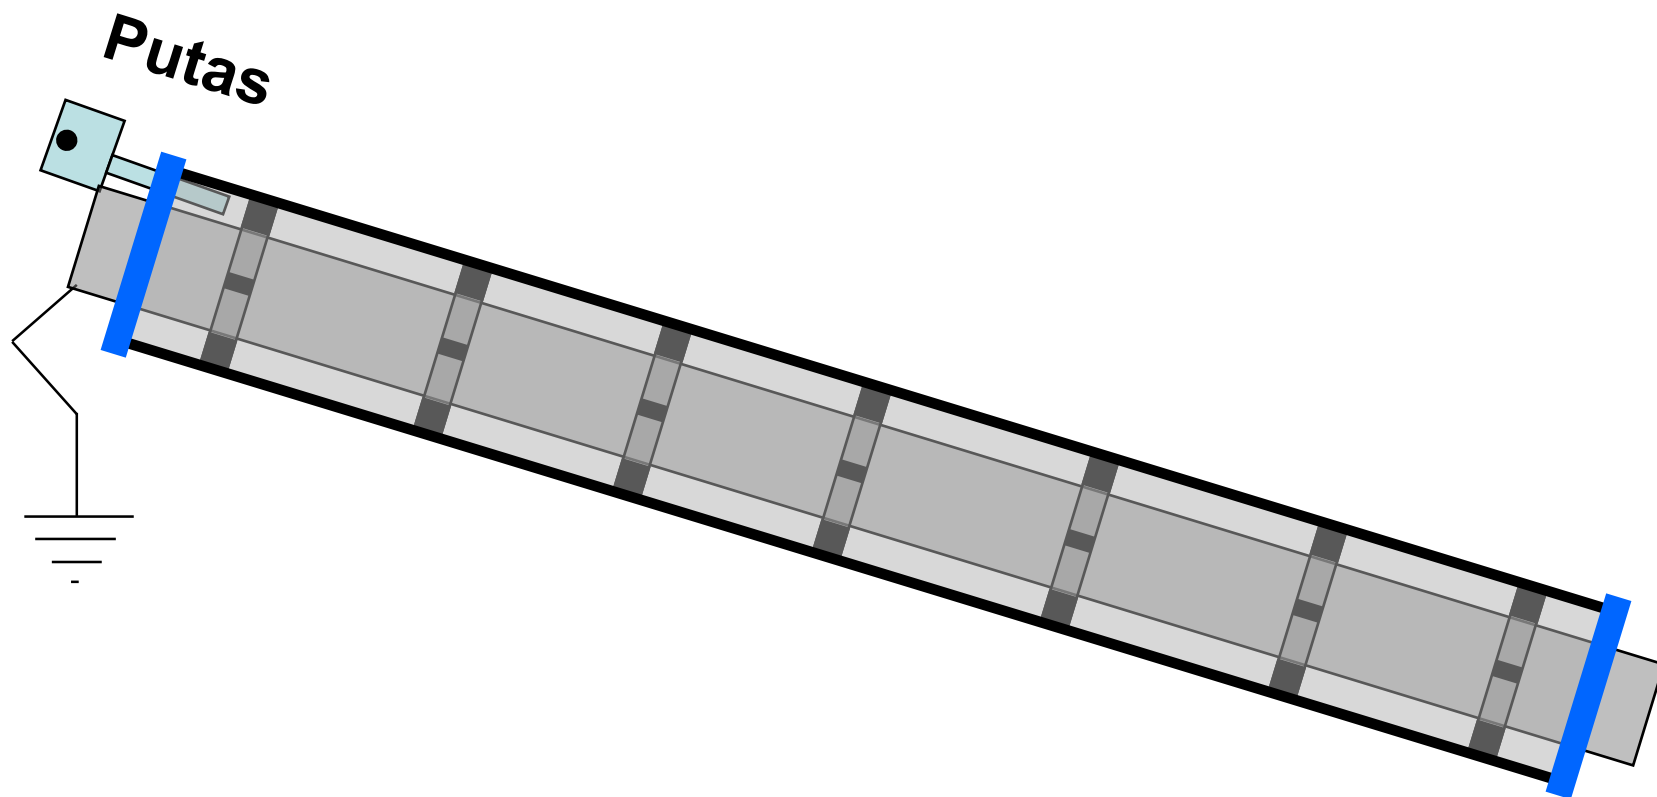

LOGSTOR

The logo for LOGSTOR features the word in a bold, blue, sans-serif font. The letter 'O' is replaced by a solid red circle. To the right of the text, there is a graphic consisting of two concentric white circles on a dark blue background, with a smaller red circle centered within the inner circle. A large, thin white arc is positioned above the text, curving from the left towards the right.

Uzvilks korpuss

Noslēgti gali

Pace| 2-10°

LOGSTOR

Pildīts ar slāpekli

Tiek iepildītas putas

Tiek iepildītas putas

Putas sacietē

Putas sacietē

Caurule tiek declined

Putu noslēgi tiek noņemti

LOGSTOR

Uzstādītas gala cepures