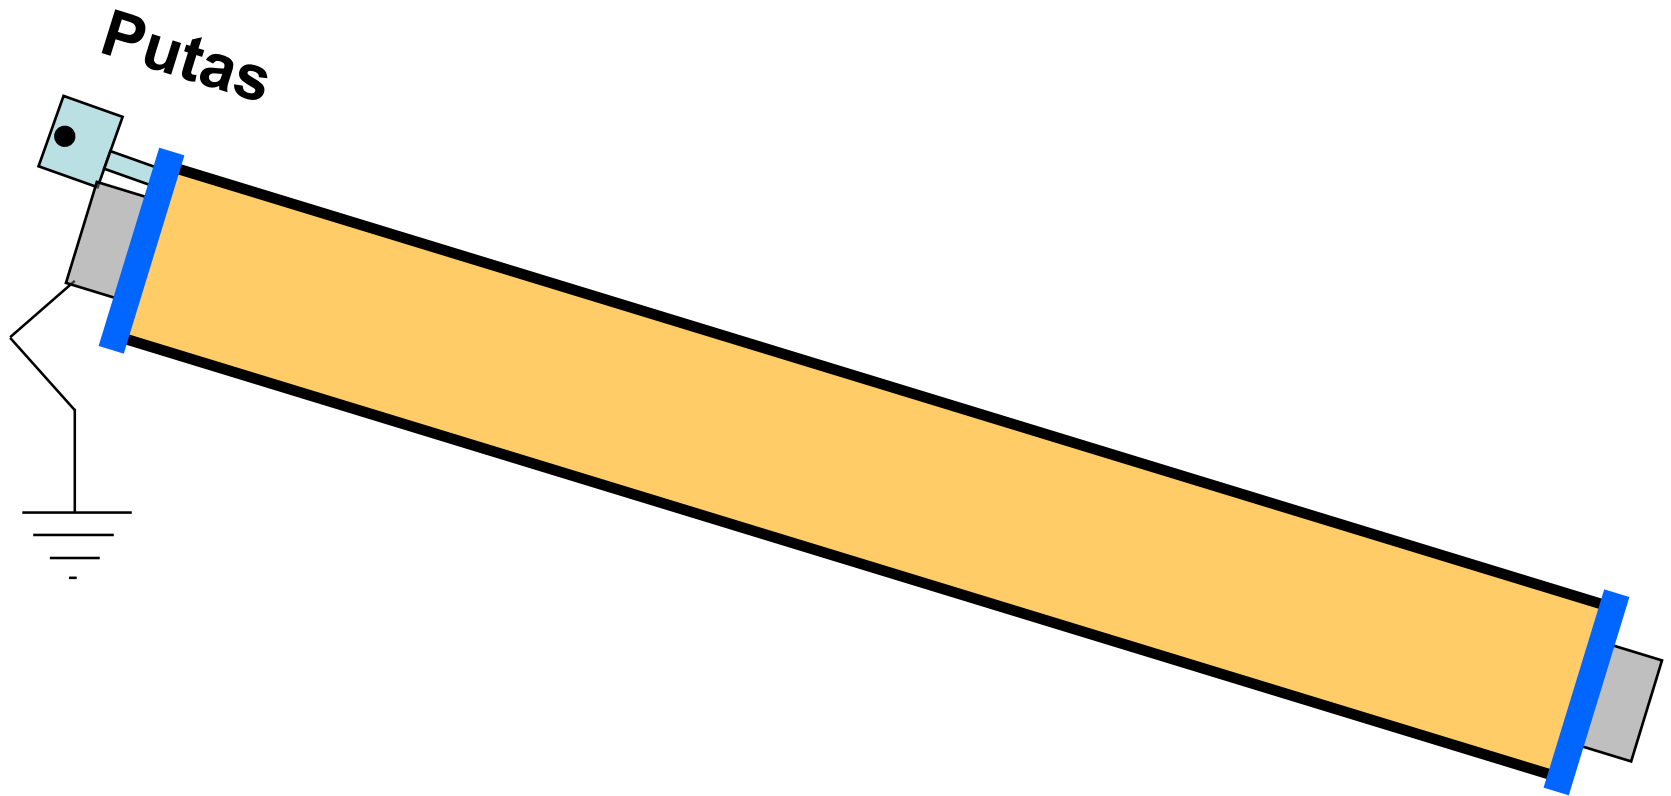

LOGSTOR

The logo for LOGSTOR features the word in a bold, blue, sans-serif font. The letter 'O' is replaced by a solid red circle. To the right of the text, there is a graphic consisting of two concentric white circles on a dark blue background, with a smaller red circle centered within the inner circle. A large, thin white arc is positioned above the text, curving from the left towards the right.

Uzvilks korpuss

Noslēgti gali

Pace| 2-10°

LOGSTOR

Pildīts ar slāpekli

Tiek iepildītas putas

Tiek iepildītas putas

Putas sacietē

Putas sacietē

Caurule tiek declined

Putu noslēgi tiek noņemti

LOGSTOR

Uzstādītas gala cepures