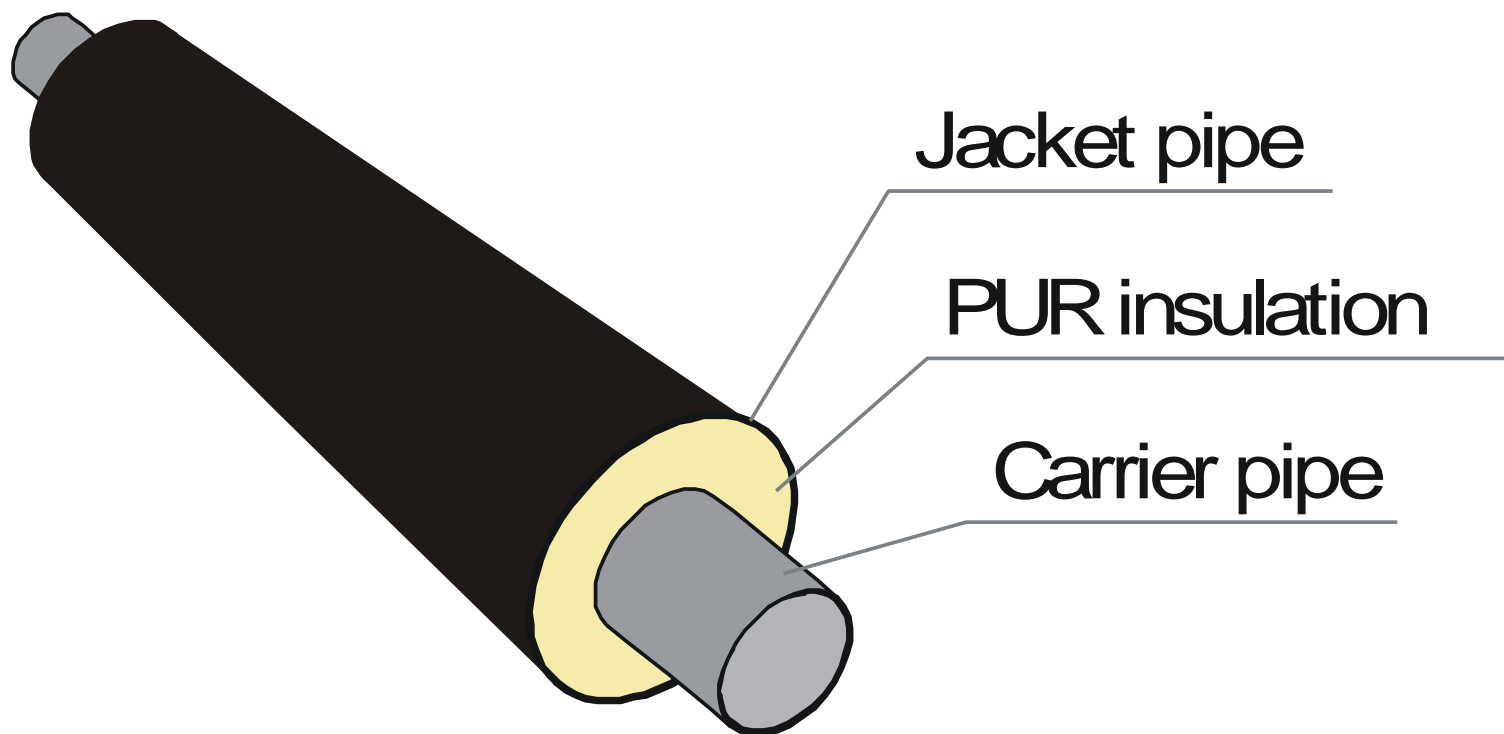

LOGSTOR

The logo for LOGSTOR features the word in a bold, blue, sans-serif font. The letter 'O' is replaced by a solid red circle. To the right of the text, there is a graphic consisting of two concentric white circles on a dark blue background, with a smaller red circle centered within the inner circle. A large, thin white arc is positioned above the text, curving from the left towards the right.

Uzvilks korpuss

Noslēgti gali

Pace| 2-10°

LOGSTOR

Pildīts ar slāpekli

Tiek iepildītas putas

Tiek iepildītas putas

Putas sacietē

Putas sacietē

Caurule tiek declined

Putu noslēgi tiek noņemti

LOGSTOR

Uzstādītas gala cepures