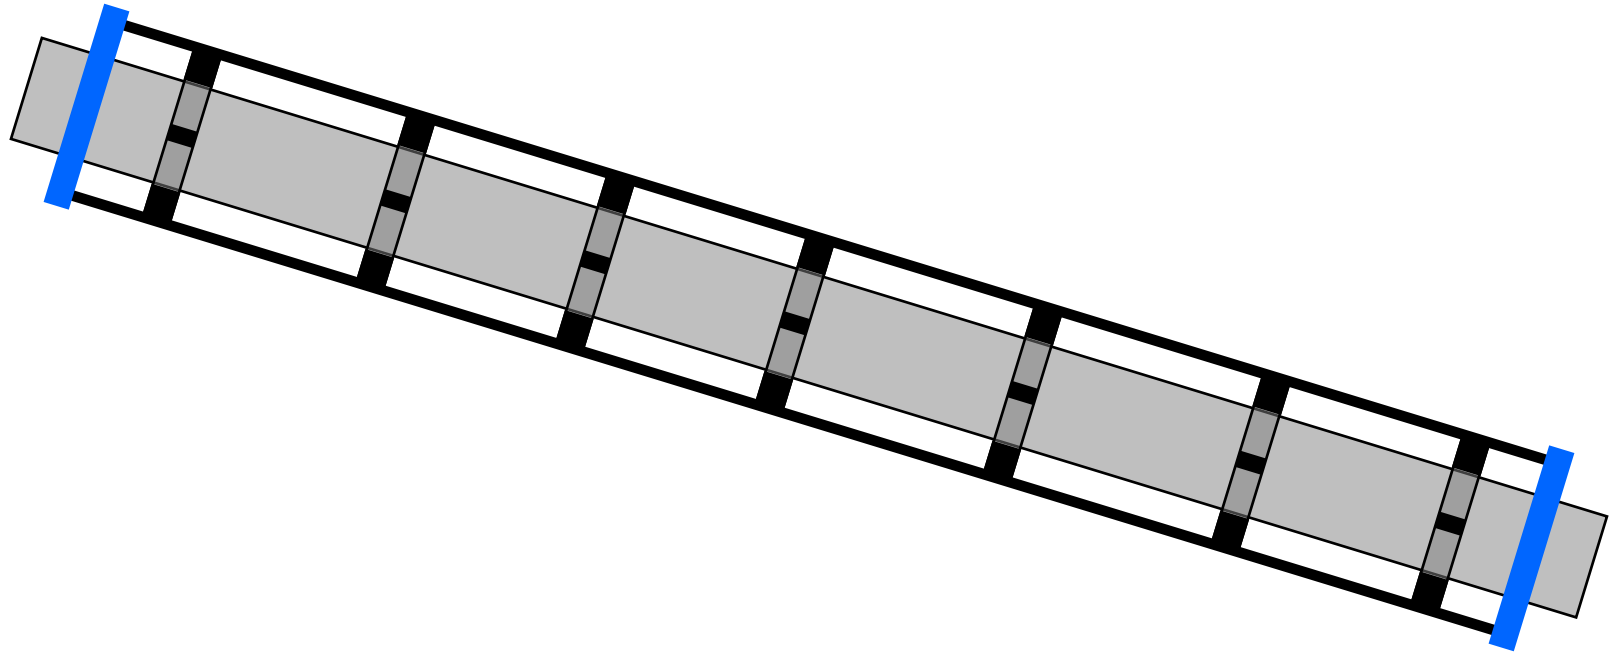

LOGSTOR

The logo for LOGSTOR features the word in a bold, blue, sans-serif font. The letter 'O' is replaced by a solid red circle. To the right of the text, there is a graphic consisting of two concentric white circles on a dark blue background, with a smaller red circle centered within the inner circle. A large, thin white arc is positioned above the text, curving from the left towards the right.

Uzvilks korpuss

Noslēgti gali

Pace| 2-10°

LOGSTOR

Pildīts ar slāpekli

Tiek iepildītas putas

Tiek iepildītas putas

Putas sacietē

Putas sacietē

Caurule tiek declined

Putu noslēgi tiek noņemti

LOGSTOR

Uzstādītas gala cepures