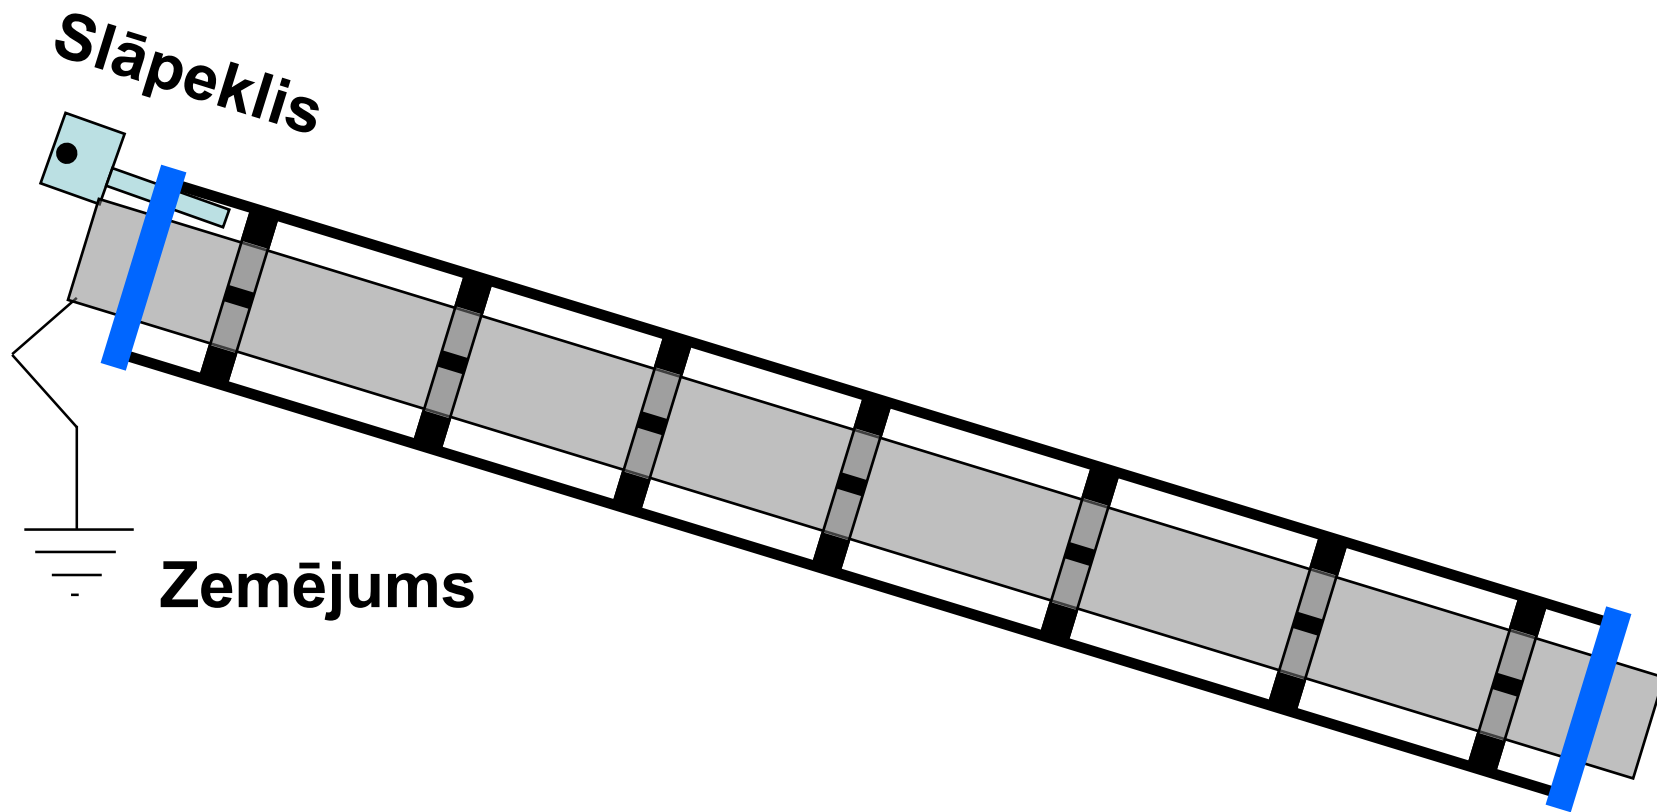

LOGSTOR

The logo for LOGSTOR features the word in a bold, blue, sans-serif font. The letter 'O' is replaced by a solid red circle. To the right of the text, there is a graphic consisting of two concentric white circles on a dark blue background, with a smaller red circle centered within the inner circle. A large, thin white arc is positioned above the text, curving from the left towards the right.

Uzvilks korpuss

Noslēgti gali

Pace| 2-10°

LOGSTOR

Pildīts ar slāpekli

Tiek iepildītas putas

Tiek iepildītas putas

Putas sacietē

Putas sacietē

Caurule tiek declined

Putu noslēgi tiek noņemti

LOGSTOR

Uzstādītas gala cepures